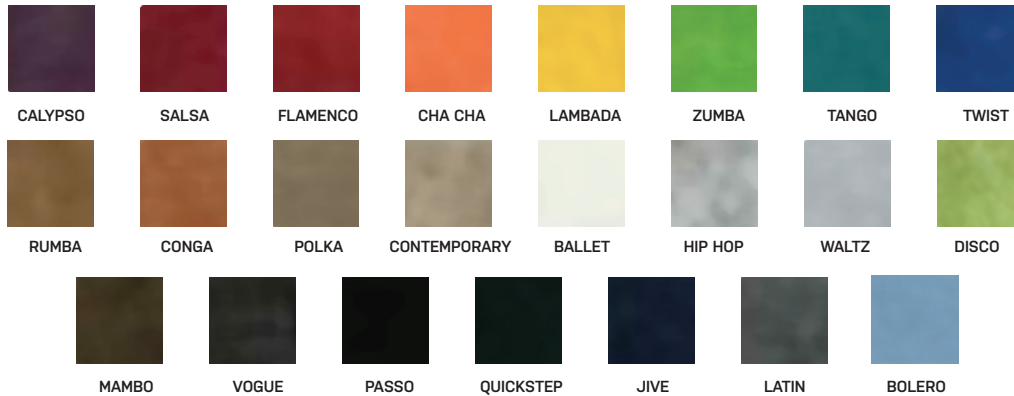

Soundtect's Coral Reef takes its inspiration from the natural World using gentle shapes to create a simple, yet effective divider, available in a selection of widths and colours. Water jet cut, these designs are part of the standard SKREEN range but Soundtect can supply bespoke patterns on request.

coral reef

Colour range

Product Specifications

TYPICAL APPLICATIONS

Screens and dividers

- Composition: 100% Polyester
- Low VOC
- Colour Fastness Properties
 - Colorfastness to Light, AATCC16(3), Class 4.5
- ISO 14006 Certified Manufacturing Facility
- Certified 100% Recyclable
- Recycled Content: Up to 70% (min. 50%) post consumer recycled content