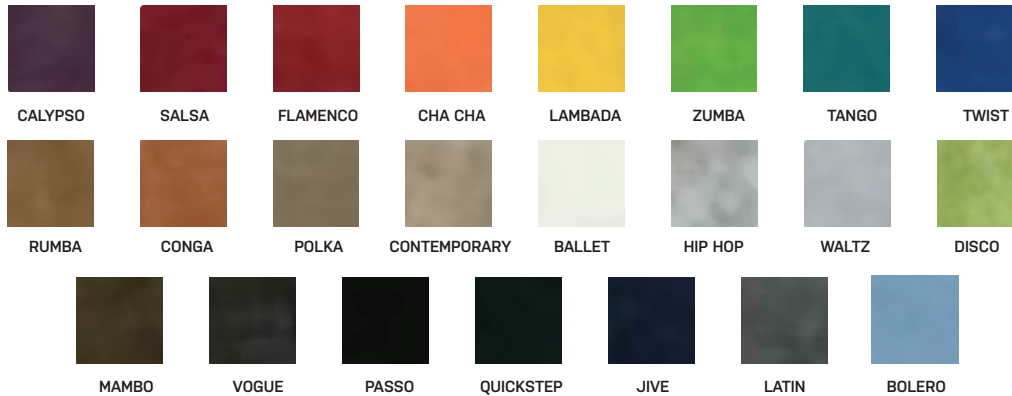

woodland

Colour range

Product Specifications

TYPICAL APPLICATIONS

Screens and dividers

- Composition: 100% Polyester
- Low VOC
- Colour Fastness Properties
 - Colorfastness to Light, AATCC16(3), Class 4.5
- ISO 14006 Certified Manufacturing Facility
- Certified 100% Recyclable
- Recycled Content: Up to 70% (min. 50%) post consumer recycled content